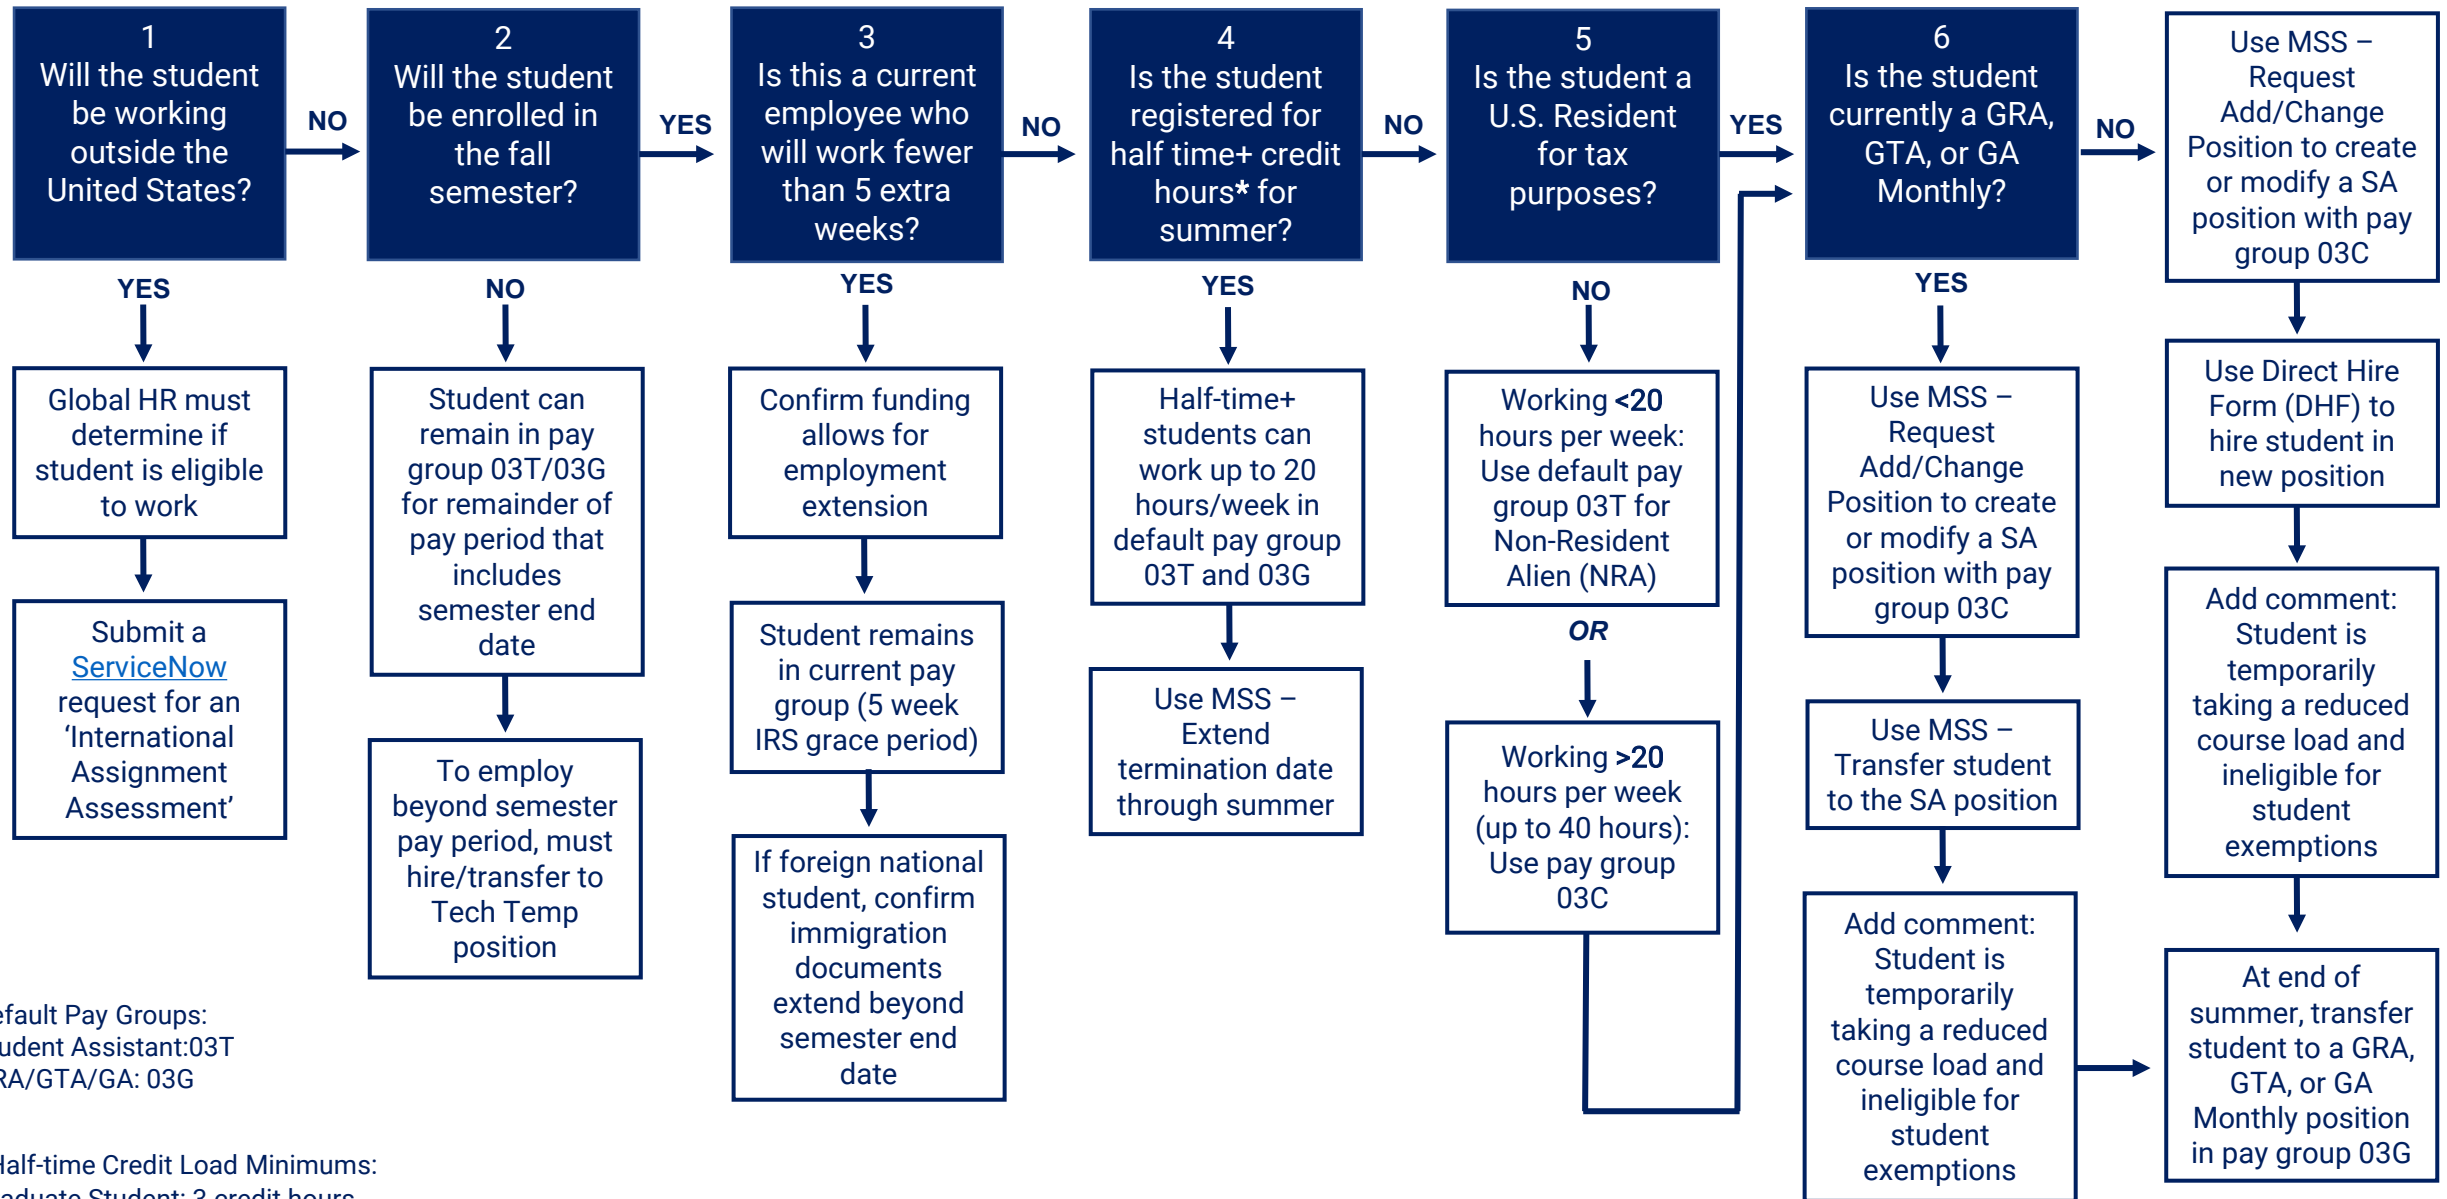

# Summer Graduate Student Hiring Process

Default Pay Groups:  
 Student Assistant:03T  
 GRA/GTA/GA: 03G

\*Half-time Credit Load Minimums:  
 Graduate Student: 3 credit hours